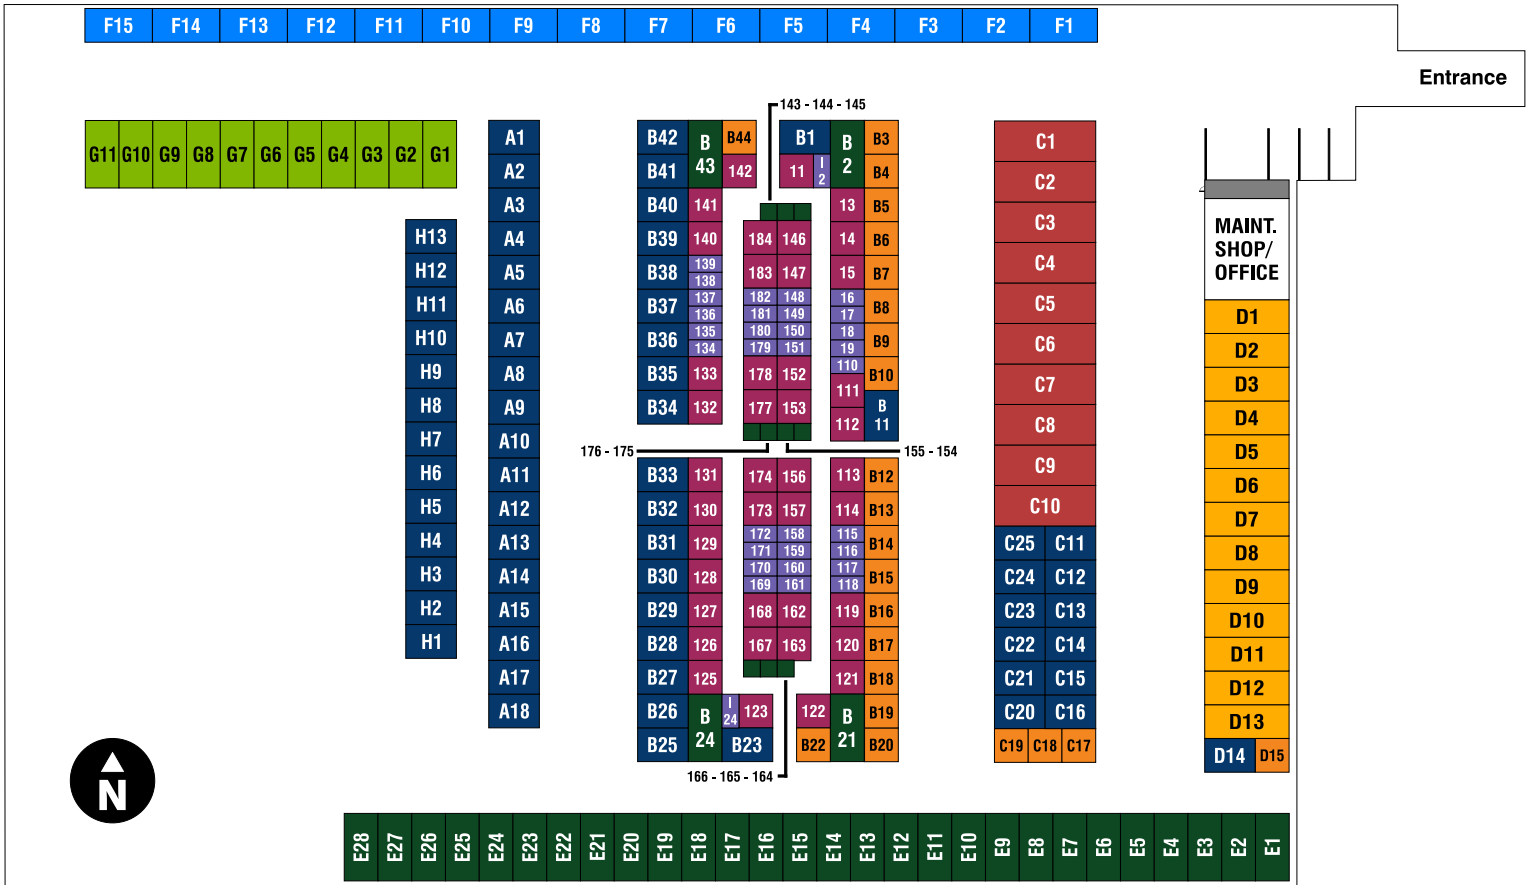

# NORTH GREENVILLE SELF STORAGE

## LEGEND

### STANDARD